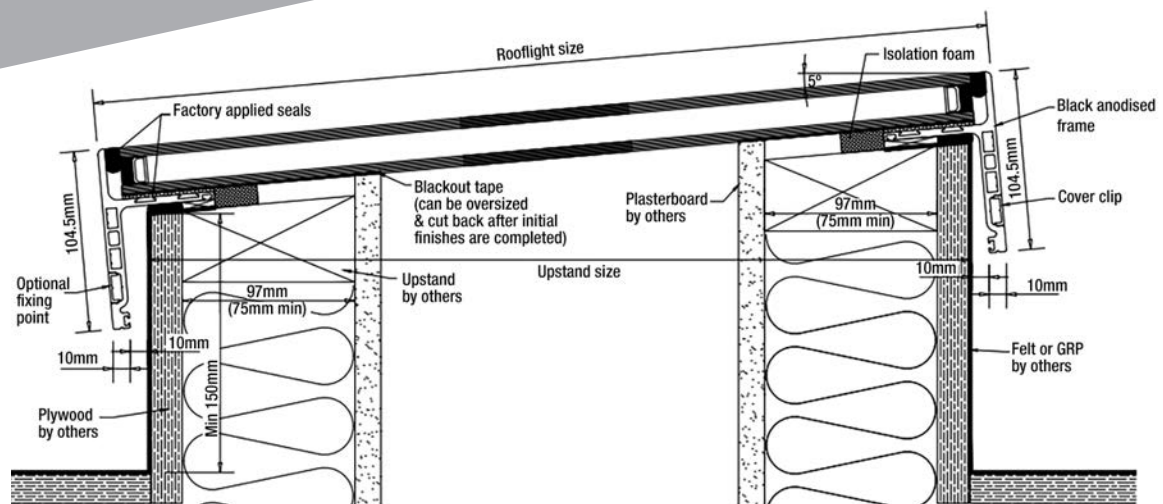

Zeus

by Ocular Glazing Ltd

Architectural Rooflights & Walk-on Glass Floors

GLASS DIMENSIONS

Up to 6 metres (one section) and up to 40mm sealed unit (walk-on)

SPECIAL FINISH

Black anodised frame as standard

MINIMALISTIC DESIGN

Hidden frame and glass fins where needed

HEAT REFLECTIVE EXTRA CLEAR

Solar neutral extra clear glass as standard

SPECIALIST SOLUTIONS

Triangular, circular and trapezoidal are all possible

Ocular Zeus

Technical Specification